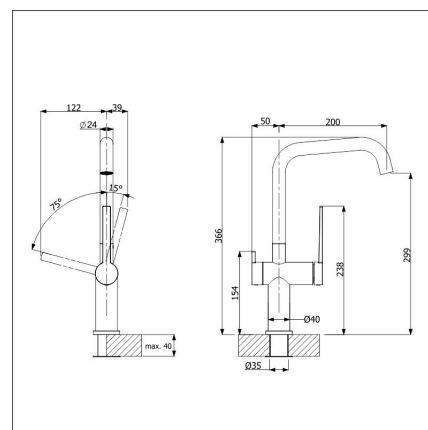

LAPETEK LINO-A

chrome dishwasher valve

Product code 21331A

Product description

The modern design of the LAPETEK LINO-A faucet series is reflected in every detail, and the faucets blend elegantly into both modern and more traditional kitchens. In addition to harmonious design, practicality has also been taken into account at all stages of the design. The soft-moving high operating lever is not only modern-looking but also very easy to use, and the high spout of the faucet allows even large pots and pans to be easily washed under the faucet.

The wide range of colors of the faucets is designed to provide a suitable option for many different...

Technical information

- Dish washer valve: Yes
- Tap color: Chromed
- Spout limiter: 60 - 270 degrees
- Type approval: FI
- Sound level: Class 1

Delivery content

Downloads

- Hanan käyttö- ja asennusohje
- Material information
- Type approval

Recommended accessories

Tap fixing tool
[Read more >>](#)

Flow regulator
[Read more >>](#)

Replacement
[Read more >>](#)