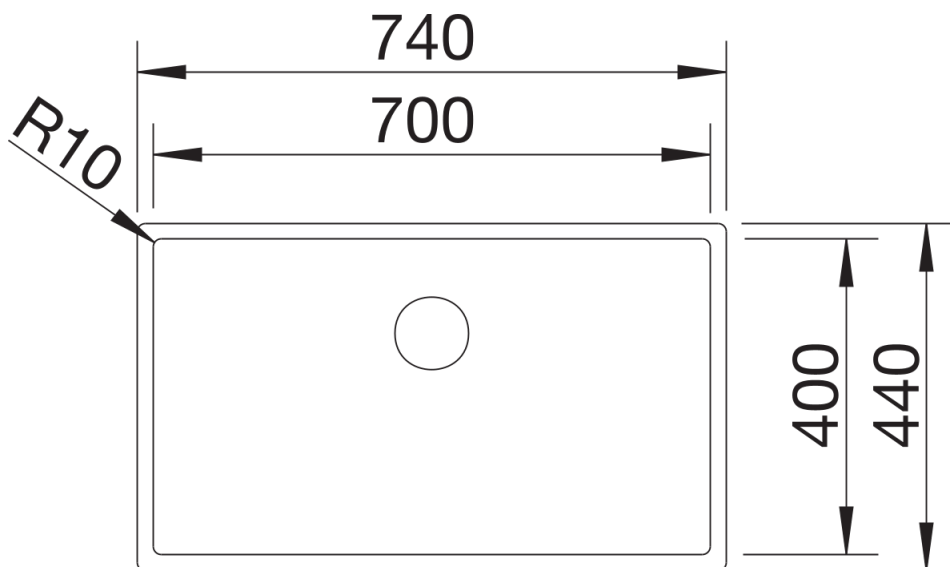

Product information sheet CLARON 700-U

Item no. 521581

Benefits

- Elegant-pure bowl design
- Concise 10 mm radius for a more refined design, without doing away with practical benefits
- Single bowl
- Large bowl capacity thanks to extra-deep bowls and smallest possible radii
- InFino drain system – elegantly integrated and easy-care

Planning information

- Note: Please order drain connections for combinations of two individual bowls separately.

Scope of supply

- waste kit with space saving pipe
- 3 ½" InFino basket strainer
- fixing kit

Details

Top view