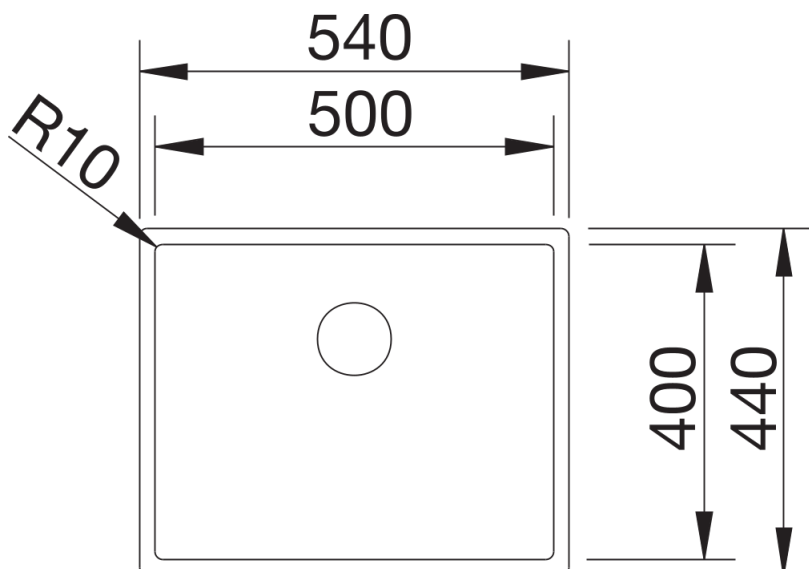

Product information sheet CLARON 500-U

Item no. 521577

Benefits

- Elegant-pure bowl design
- Concise 10 mm radius for a more refined design, without doing away with practical benefits
- Optimum utilisation of the bowl capacity thanks to extra-deep bowls and smallest possible radii
- InFino drain system – elegantly integrated and easy-care

Planning information

- Note: Please order drain connections for combinations of two individual bowls separately.

Scope of supply

- waste kit with space saving pipe
- 3 ½" InFino basket strainer
- fixing kit

Details

Top view