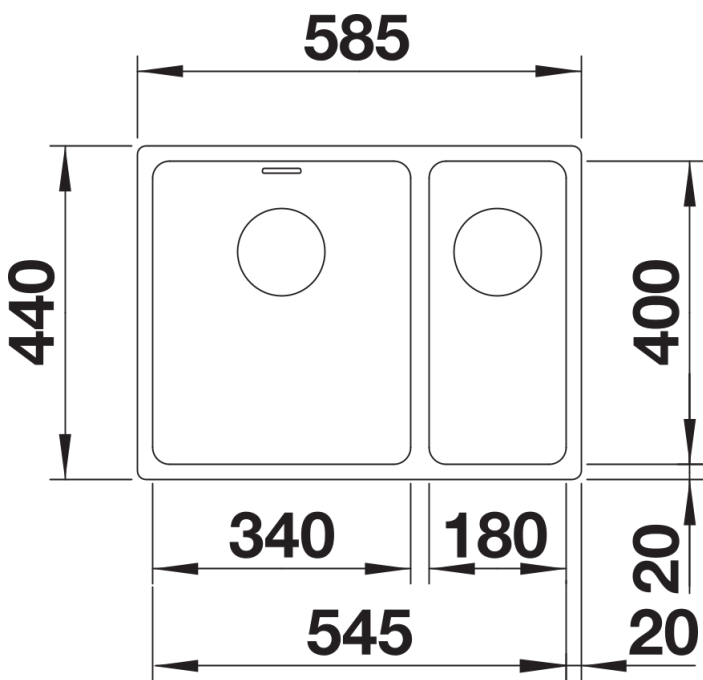

Product information sheet ANDANO 340/180-U

Item no. 522977

Benefits

- Unique composition of optical and functional elements
- The harmonious interplay between the radii and surface design creates a modern appeal
- High quality features consisting of a covered C-overflow and InFino drain system – gracefully integrated and easy-care
- Large bowl capacity and fully utilisable base
- Optional premium accessories are available

Scope of supply

- waste kit with space-saving pipe
- 2 x 3 ½" InFino basket strainer
- fixing kit

Details

Top view

Cut-out

Front view

Side view