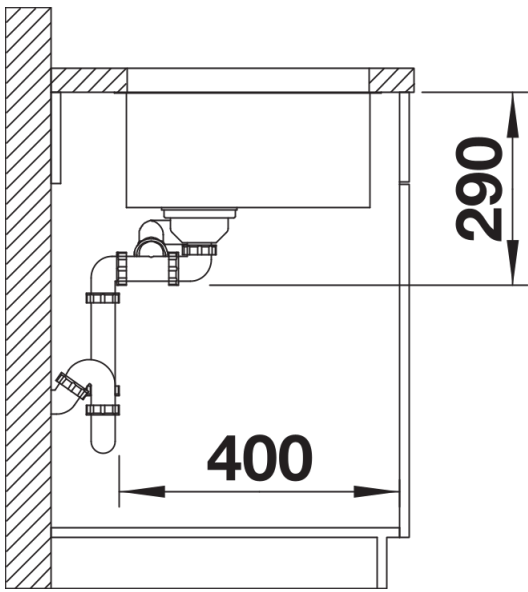

Scope of supply

- waste kit with space-saving pipe
- 2 x 3 ½" InFino basket strainer
- fixing kit

Details

Top view

Cut-out

Front view

Side view