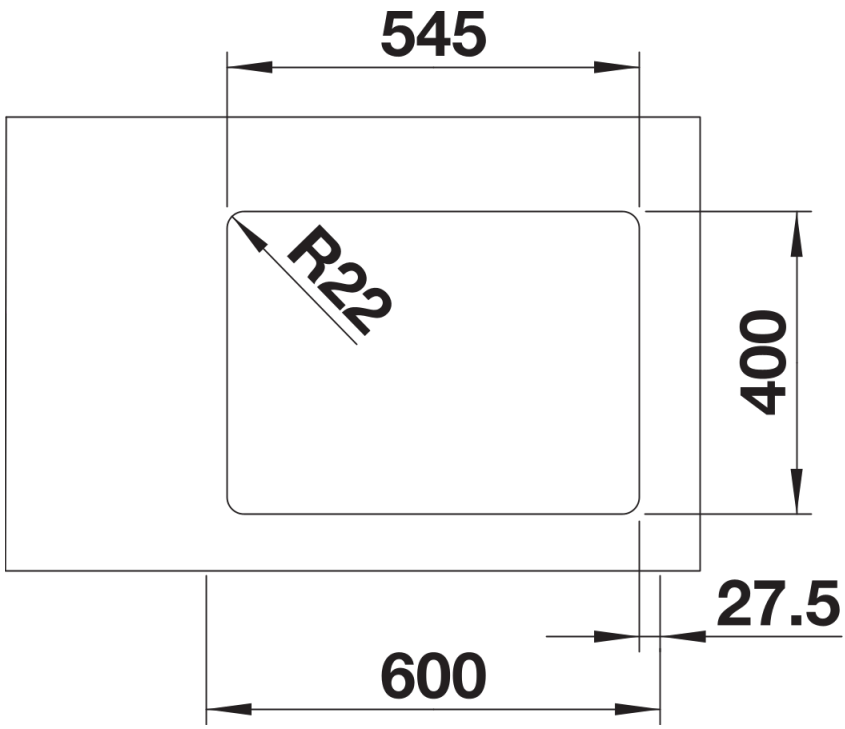

Product information sheet ANDANO 340/180-U

Item no. 522977

Benefits

- Unique composition of optical and functional elements
- The harmonious interplay between the radii and surface design creates a modern appeal
- High quality features consisting of a covered C-overflow and InFino drain system – gracefully integrated and easy-care
- Large bowl capacity and fully utilisable base
- Optional premium accessories are available

Scope of supply

- waste kit with space-saving pipe
- 2 x 3 ½" InFino basket strainer
- fixing kit

Details

Top view

Cut-out

Front view

Side view