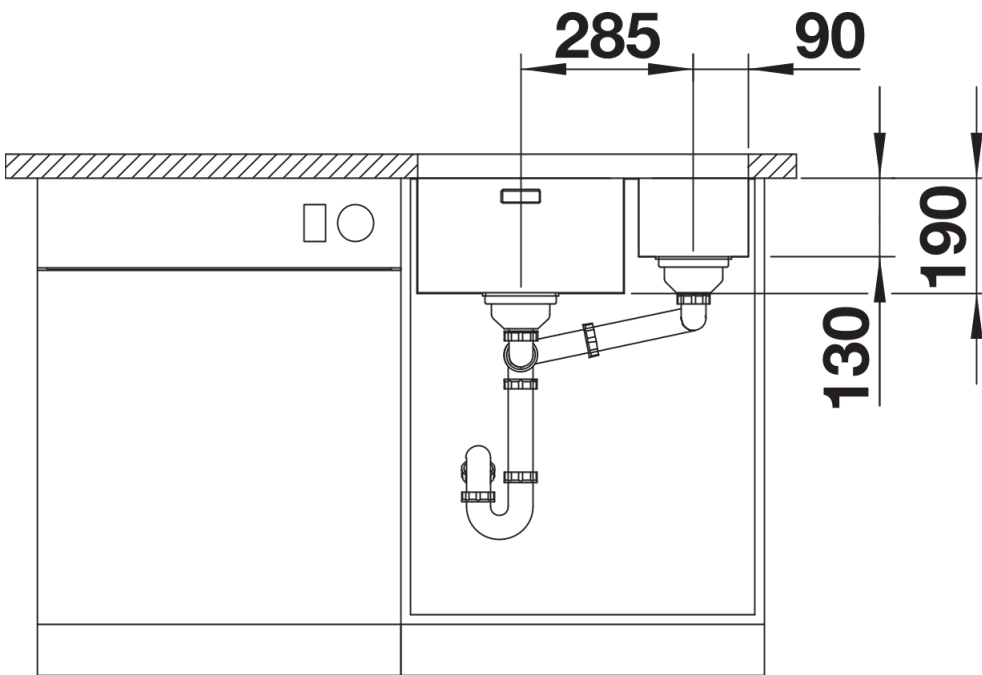

Product information sheet ANDANO 340/180-U

Item no. 522977

Benefits

- Unique composition of optical and functional elements
- The harmonious interplay between the radii and surface design creates a modern appeal
- High quality features consisting of a covered C-overflow and InFino drain system – gracefully integrated and easy-care
- Large bowl capacity and fully utilisable base
- Optional premium accessories are available

Scope of supply

- waste kit with space-saving pipe
- 2 x 3 ½" InFino basket strainer
- fixing kit

Details

Top view

Cut-out

Front view

Side view